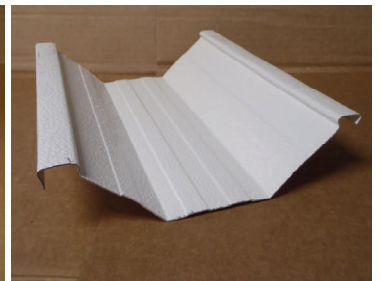

DELUXE V-PAN PATIO COVERS AND CARPORTS

Extruded
Side Fascia

Extruded Easy
Clean-Out
Front Gutter

Extruded
2-Piece Swivel
Wall Mount

8" Embossed
V-Pan